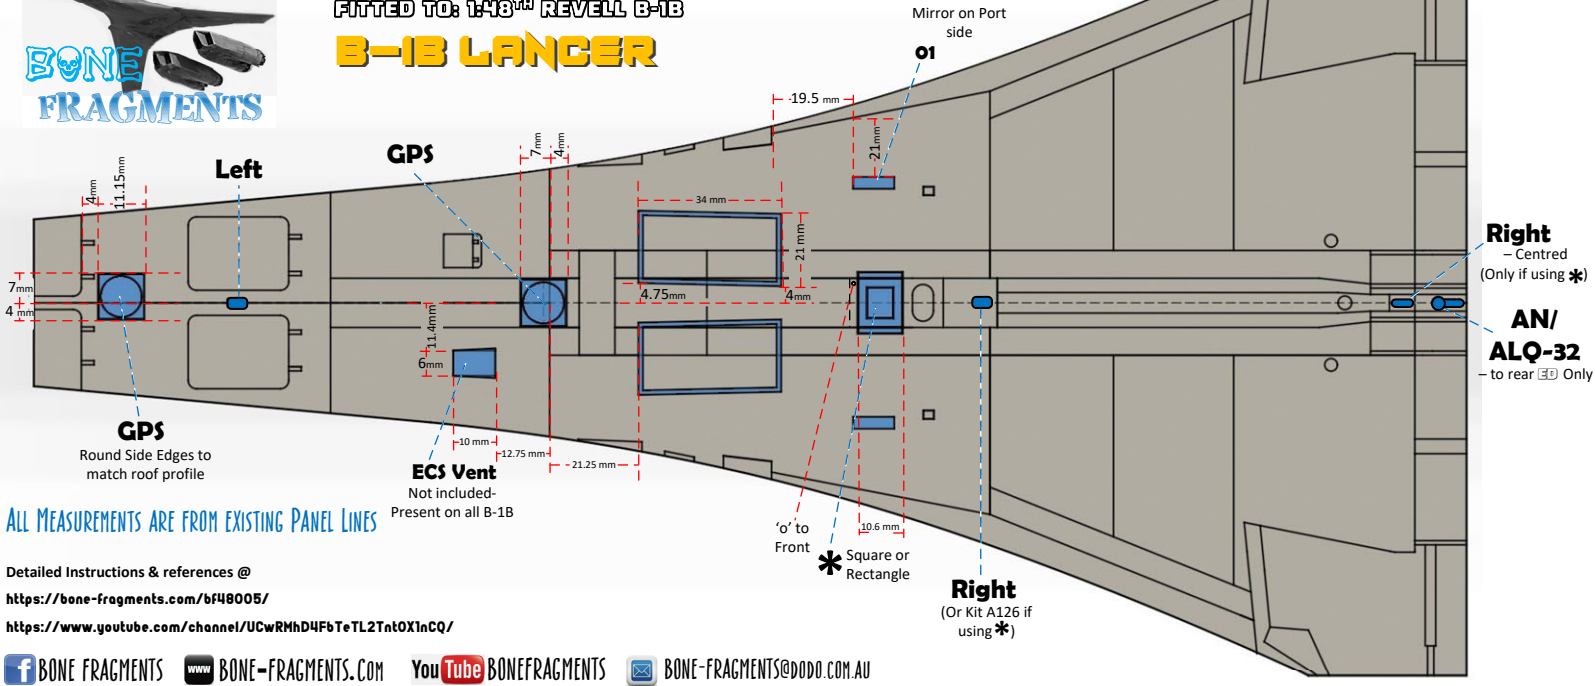

# BF48005 ANTENNA UPGRADE SET

FITTED TO: 1:48<sup>TH</sup> REVELL B-1B  
**B-1B LANCER**

ALL MEASUREMENTS ARE FROM EXISTING PANEL LINES

Detailed Instructions & references @  
<https://bone-fragments.com/bf48005/>  
<https://www.youtube.com/channel/UCwRMhD4F6TeTL2Tnt0XInCQ/>

f BONE FRAGMENTS    www BONE-FRAGMENTS.COM    YouTube BONEFRAGMENTS    BONE-FRAGMENTS@DDDD.COM.AU

- PITOT Tubes x 6**
- ARC-171 UHF/TACAN ARN-118 Antenna x 2**
- AN/ALQ-161A RF5/CM5 DAS Antenna x 4**
- UHF-2/IFF APX-101A Antenna x 2**
- ASC-19 AF5ATCOM Antenna x 2**
- GPS CRPA Circular Antenna x 2**
- AN/ALQ-32H Antenna x 1**