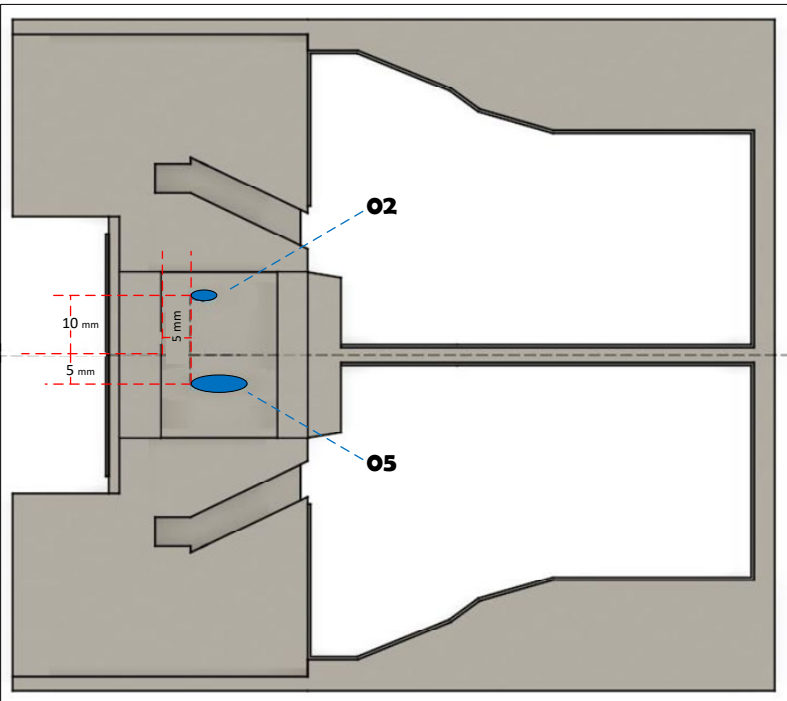

- ☐ **PITOT Tubes x 6**
- ☐ **ARC-171 UHF/TACAN ARN-118 Antenna x 2**
- ☐ **AN/ALQ-161A RF5/CM5 DAS Antenna x 4**
- ☐ **UHF-2/IFF APX-101A Antenna x 2**
- ☐ **ASC-19 AF5ATCOM Antenna x 2**
- ☐ **GPS CRPA Circular Antenna x 2**
- ☐ **AN/ALQ-32H Antenna x 1**

COMPONENT LIST