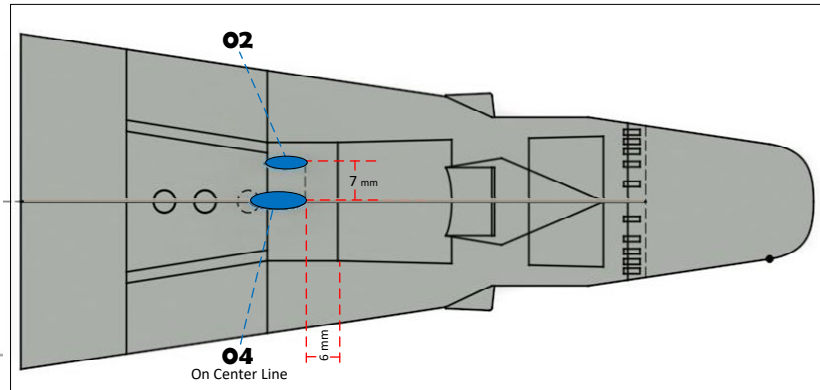

- ☐ **PITOT Tubes x 6**
- ☐ **ARC-171 UHF/TACAN ARN-118 Antenna x 2**
- ☐ **AN/ALQ-161A RF5/CM5 DAS Antenna x 4**
- ☐ **UHF-2/IFF APX-101A Antenna x 2**
- ☐ **ASC-19 AF5ATCOM Antenna x 2**
- ☐ **GPS CRPA Circular Antenna x 2**
- ☐ **AN/ALQ-32H Antenna x 1**

COMPONENT LIST